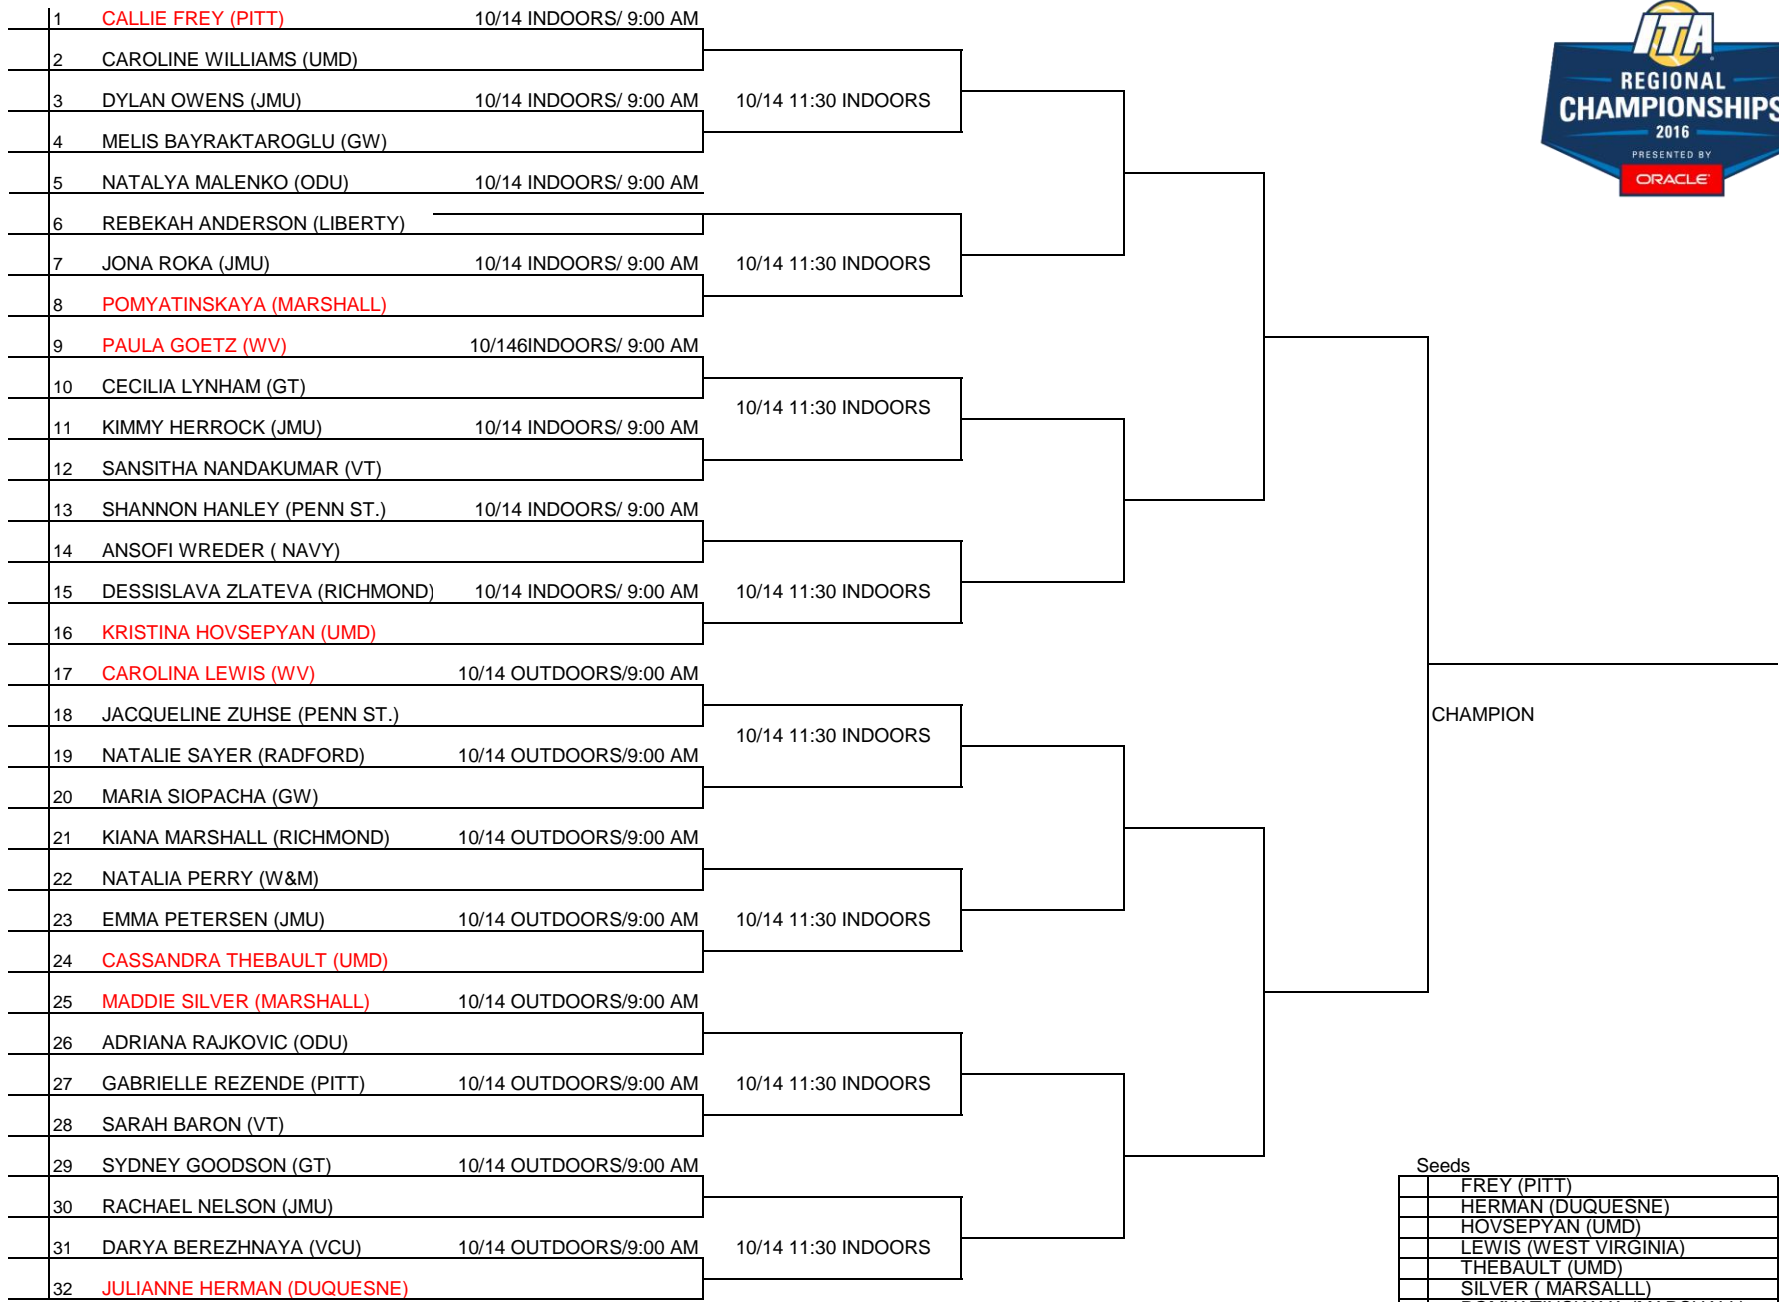

2016 ITA Regional Championships- SINGLES QUALIFIER

Presented by Oracle

Hosted by Folkes-Stevens Tennis Center at Old Dominion University * October 14-16, 2016

Seeds

1	FREY (PITT)
2	HERMAN (DUQUESNE)
3	HOVSEPYAN (UMD)
4	LEWIS (WEST VIRGINIA)
5	THEBAULT (UMD)
6	SILVER (MARSALL)
7	POMYATINSKAYA (MARSHALL)
8	GOETZ (WEST VIRGINIA)

2016 ITA Regional Championships-SINGLES MAIN DRAW

Presented by Oracle

Hosted by Folkes-Stevens Tennis Center at Old Dominion University * October 14-16, 2016

WINNER

10/18 (Tues) TBD

2016 ITA Regional Championships-DOUBLES MAIN DRAW