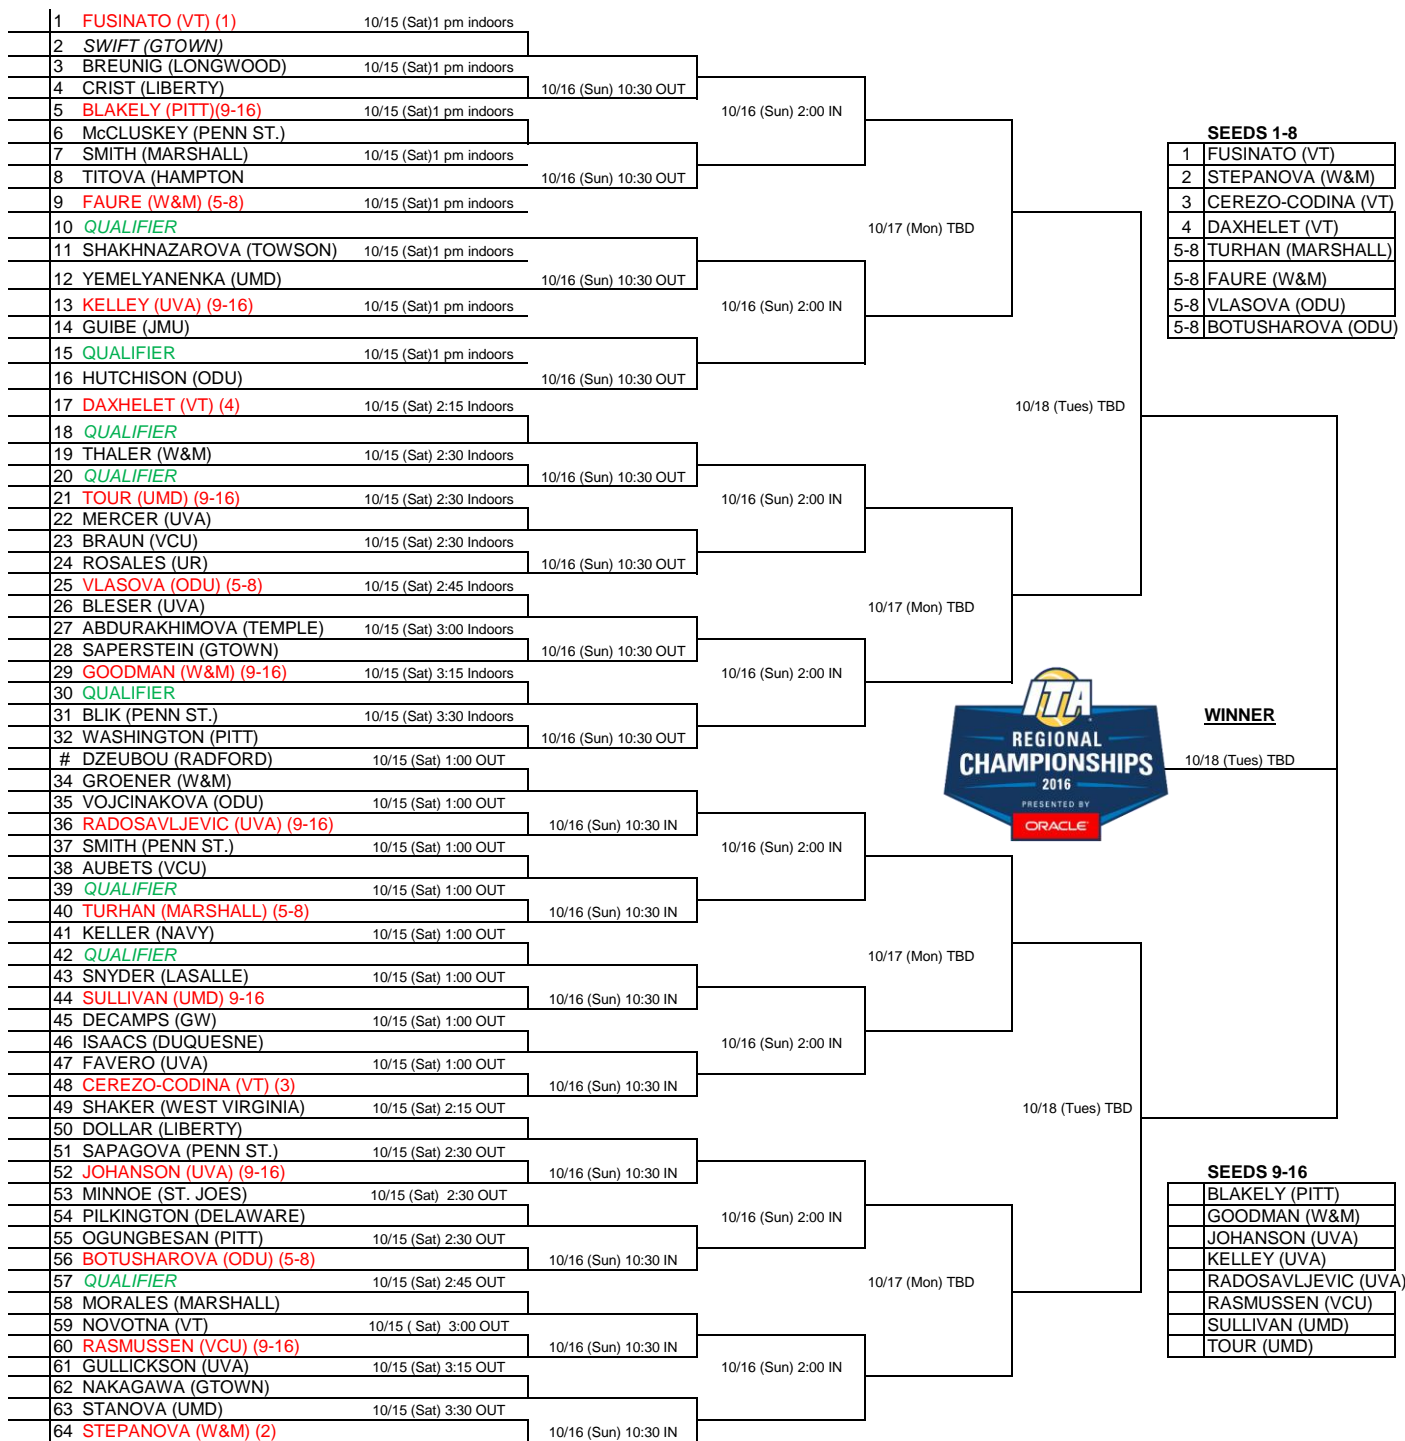

2016 ITA Regional Championships- SINGLES QUALIFIER

Presented by Oracle

Hosted by Folkes-Stevens Tennis Center at Old Dominion University * October 14-16, 2016

Seeds

1	FREY (PITT)
2	HERMAN (DUQUESNE)
3	HOVSEPYAN (UMD)
4	LEWIS (WEST VIRGINIA)
5	THEBAULT (UMD)
6	SILVER (MARSALL)
7	POMYATINSKAYA (MARSHALL)
8	GOETZ (WEST VIRGINIA)

2016 ITA Regional Championships-SINGLES MAIN DRAW

Presented by Oracle

Hosted by Folkes-Stevens Tennis Center at Old Dominion University * October 14-16, 2016

WINNER

10/18 (Tues) TBD

2016 ITA Regional Championships-DOUBLES MAIN DRAW

SEEDS 1-8

1	RASMUSSEN/BRAUN (VCU)
2	DAXHELET/FUSINATO (VT)
3	TOUR/SULLIVAN (UMD)
4	FAURE/GOODMAN (W&M)
5-8	GULLICKSON/MERCER (UVA)
5-8	HUTCHINSON/VLASOVA (ODU)
5-8	JOHANSON/KELLEY (UVA)
5-8	CEREZ-CODINA/NOVOTNA (VT)